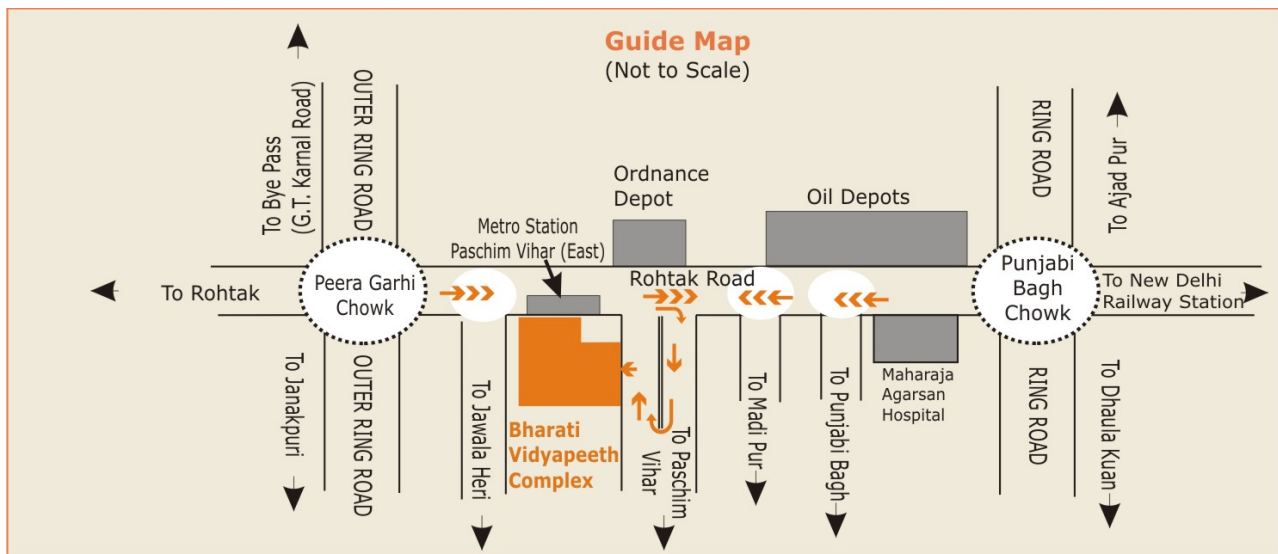

Reaching BVICAM

From	Distance (Km) (Approx.)	Information	
Airport	15	Taxi Fare	Rs. 280
		Auto Fare	Rs. 150
		Bus Routes	
New Delhi Railway Station	12	Taxi Fare	Rs. 250
		Auto Fare	Rs. 80
		Bus Routes	
Old Delhi Railway Station	15	Taxi Fare	Rs. 250
		Auto Fare	Rs. 100
		Bus Routes	
Hazrat Niz. Railway Station	22	Taxi Fare	Rs. 300
		Auto Fare	Rs. 150
		Bus Routes	
ISBT	17	Taxi Fare	Rs. 270
		Auto Fare	Rs. 120
		Bus Routes	

The Institute is located next to Paschim Vihar (E) Metro Station. The following map will help you in reaching the venue:

The complete address is as under:

Bharati Vidyapeeth's
Institute of Computer Applications and Management (**BVICAM**),
A-4, Paschim Vihar, Opposite Ordnance Depot, Paschim Vihar (E) Metro Station,
Main Rohtak Road, National Highway 10, New Delhi-63.